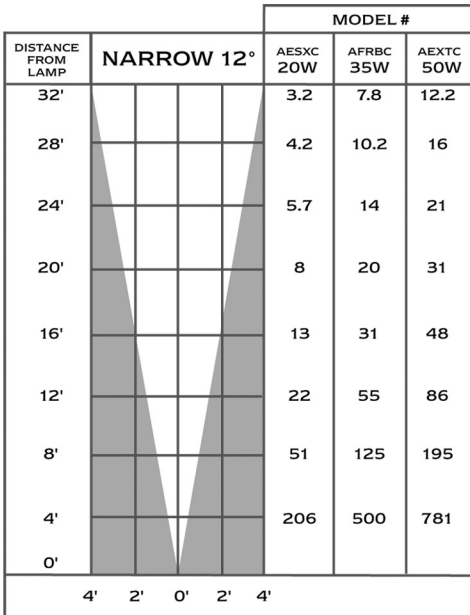

CAST Lighting MR-16 LAMP PHOTOMETRICS

FOOT CANDLES

FOOT CANDLES

MR-16

FOR CAST MR-16 BULLETS,
MR-16 WELL LIGHTS,
MR-16 AREA LIGHTS,
& TREE LIGHTS

FOOT CANDLES

FOOT CANDLES