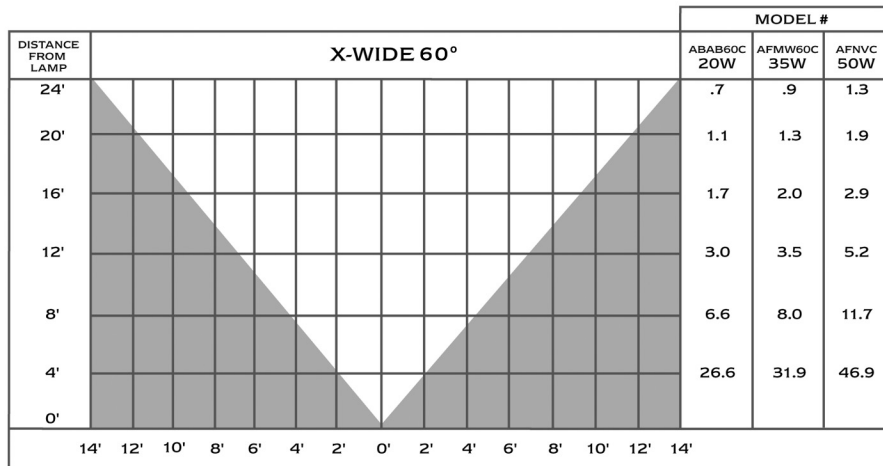

CAST Lighting MR-16 LAMP PHOTOMETRICS

FOOT CANDLES

FOOT CANDLES

MR-16

FOR CAST MR-16 BULLETS,
MR-16 WELL LIGHTS,
MR-16 AREA LIGHTS,
& TREE LIGHTS

FOOT CANDLES

FOOT CANDLES