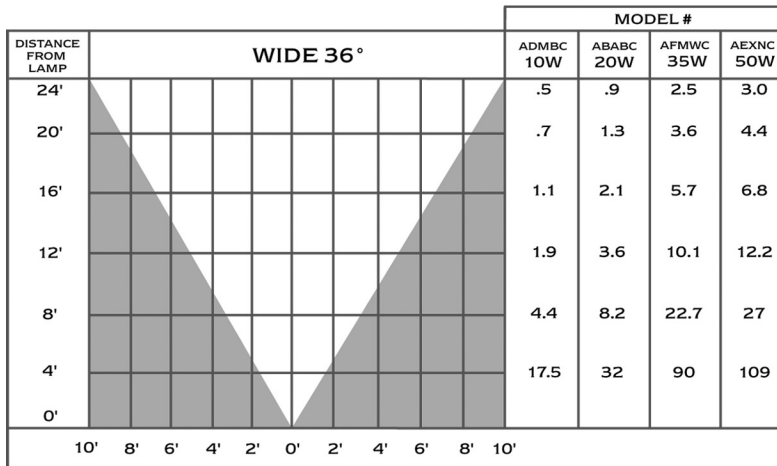

CAST Lighting MR-16 LAMP PHOTOMETRICS

FOOT CANDLES

FOOT CANDLES

MR-16

FOR CAST MR-16 BULLETS,
MR-16 WELL LIGHTS,
MR-16 AREA LIGHTS,
& TREE LIGHTS

FOOT CANDLES

FOOT CANDLES