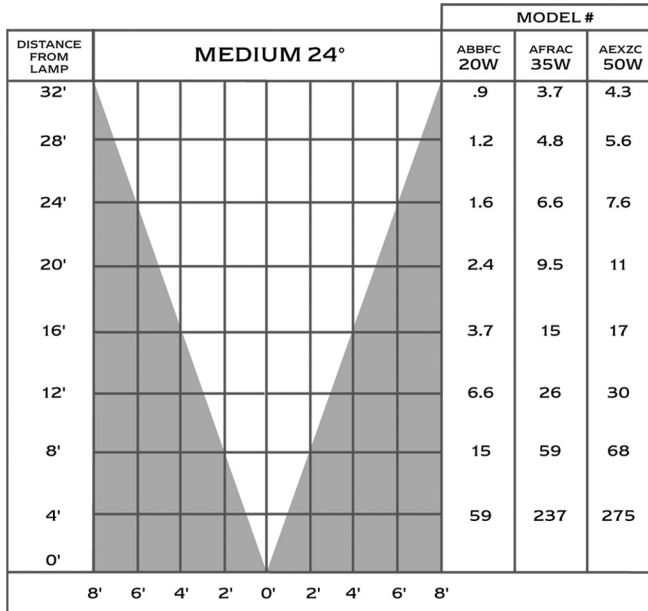

CAST Lighting MR-16 LAMP PHOTOMETRICS

FOOT CANDLES

FOOT CANDLES

MR-16

FOR CAST MR-16 BULLETS,
MR-16 WELL LIGHTS,
MR-16 AREA LIGHTS,
& TREE LIGHTS

FOOT CANDLES

FOOT CANDLES