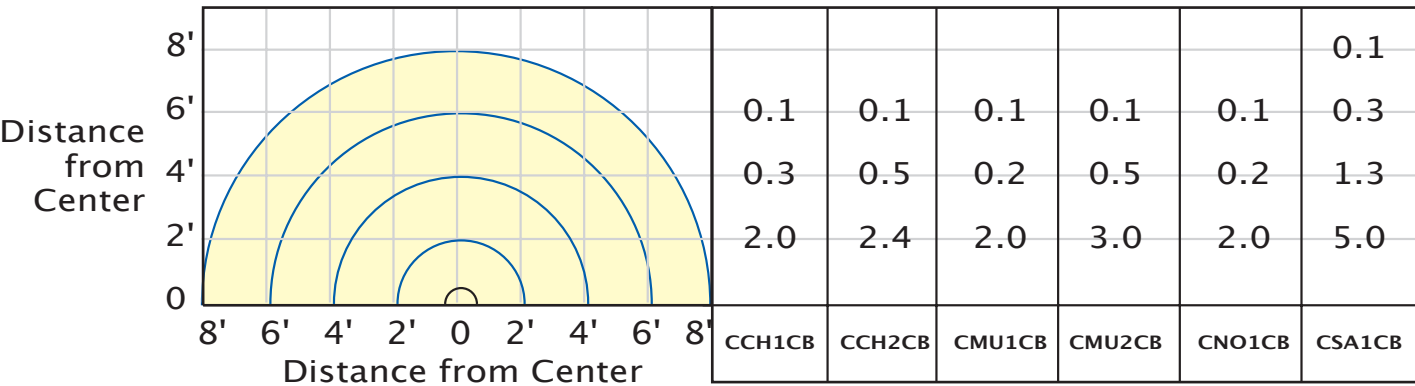

## CAST PATH LIGHTS

### Photometrics – Footcandle Isoline Chart

All beams are roughly circular in shape. Lamps are 25W, wedge-base krypton halogen lamps.