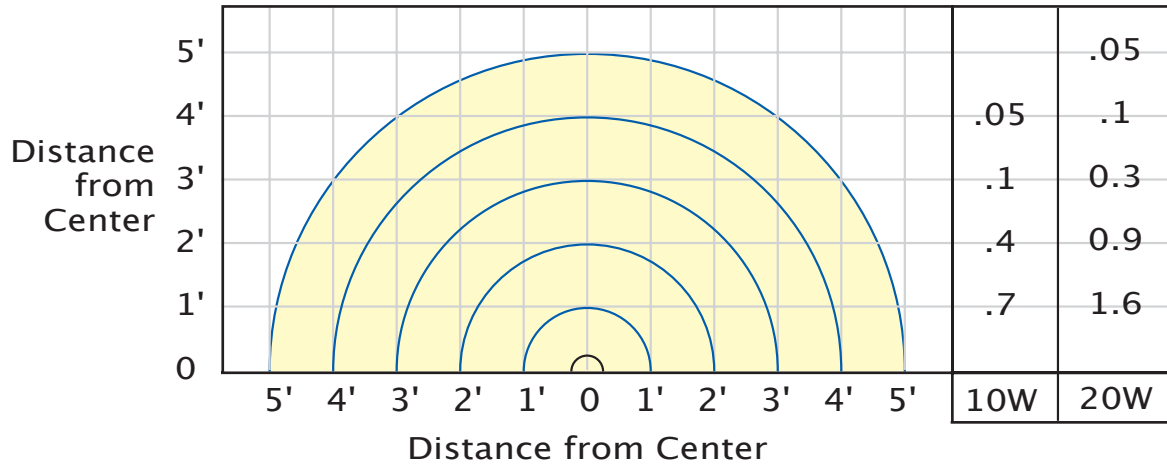

CAST DECK LIGHT (CDL1CB) PHOTOMETRICS

Footcandles at 36" above Grade